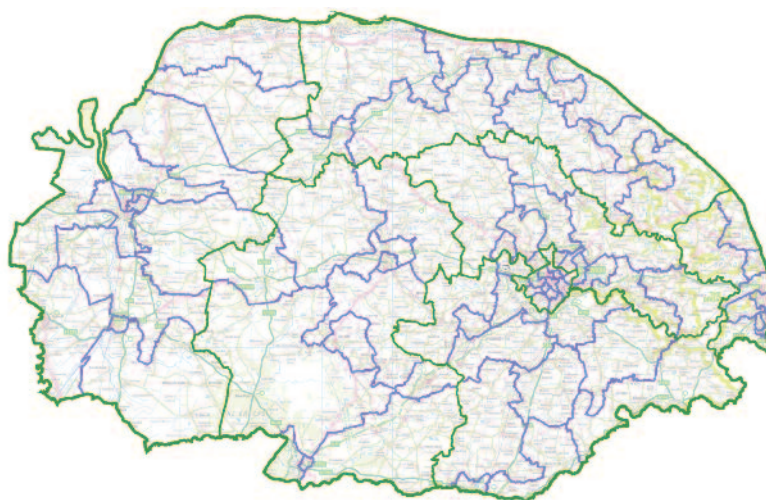

# Norfolk County Council Electoral Review

## Tell us what you think

The independent Local Government Boundary Commission for England is asking for your views on our electoral review of Norfolk County Council. The review will agree new council division boundaries across the council.

- Do you have suggestions about where your division boundaries should be?
- Where do people in your area go to access local facilities, such as shops and leisure activities?
- Which areas do you identify as your local community?